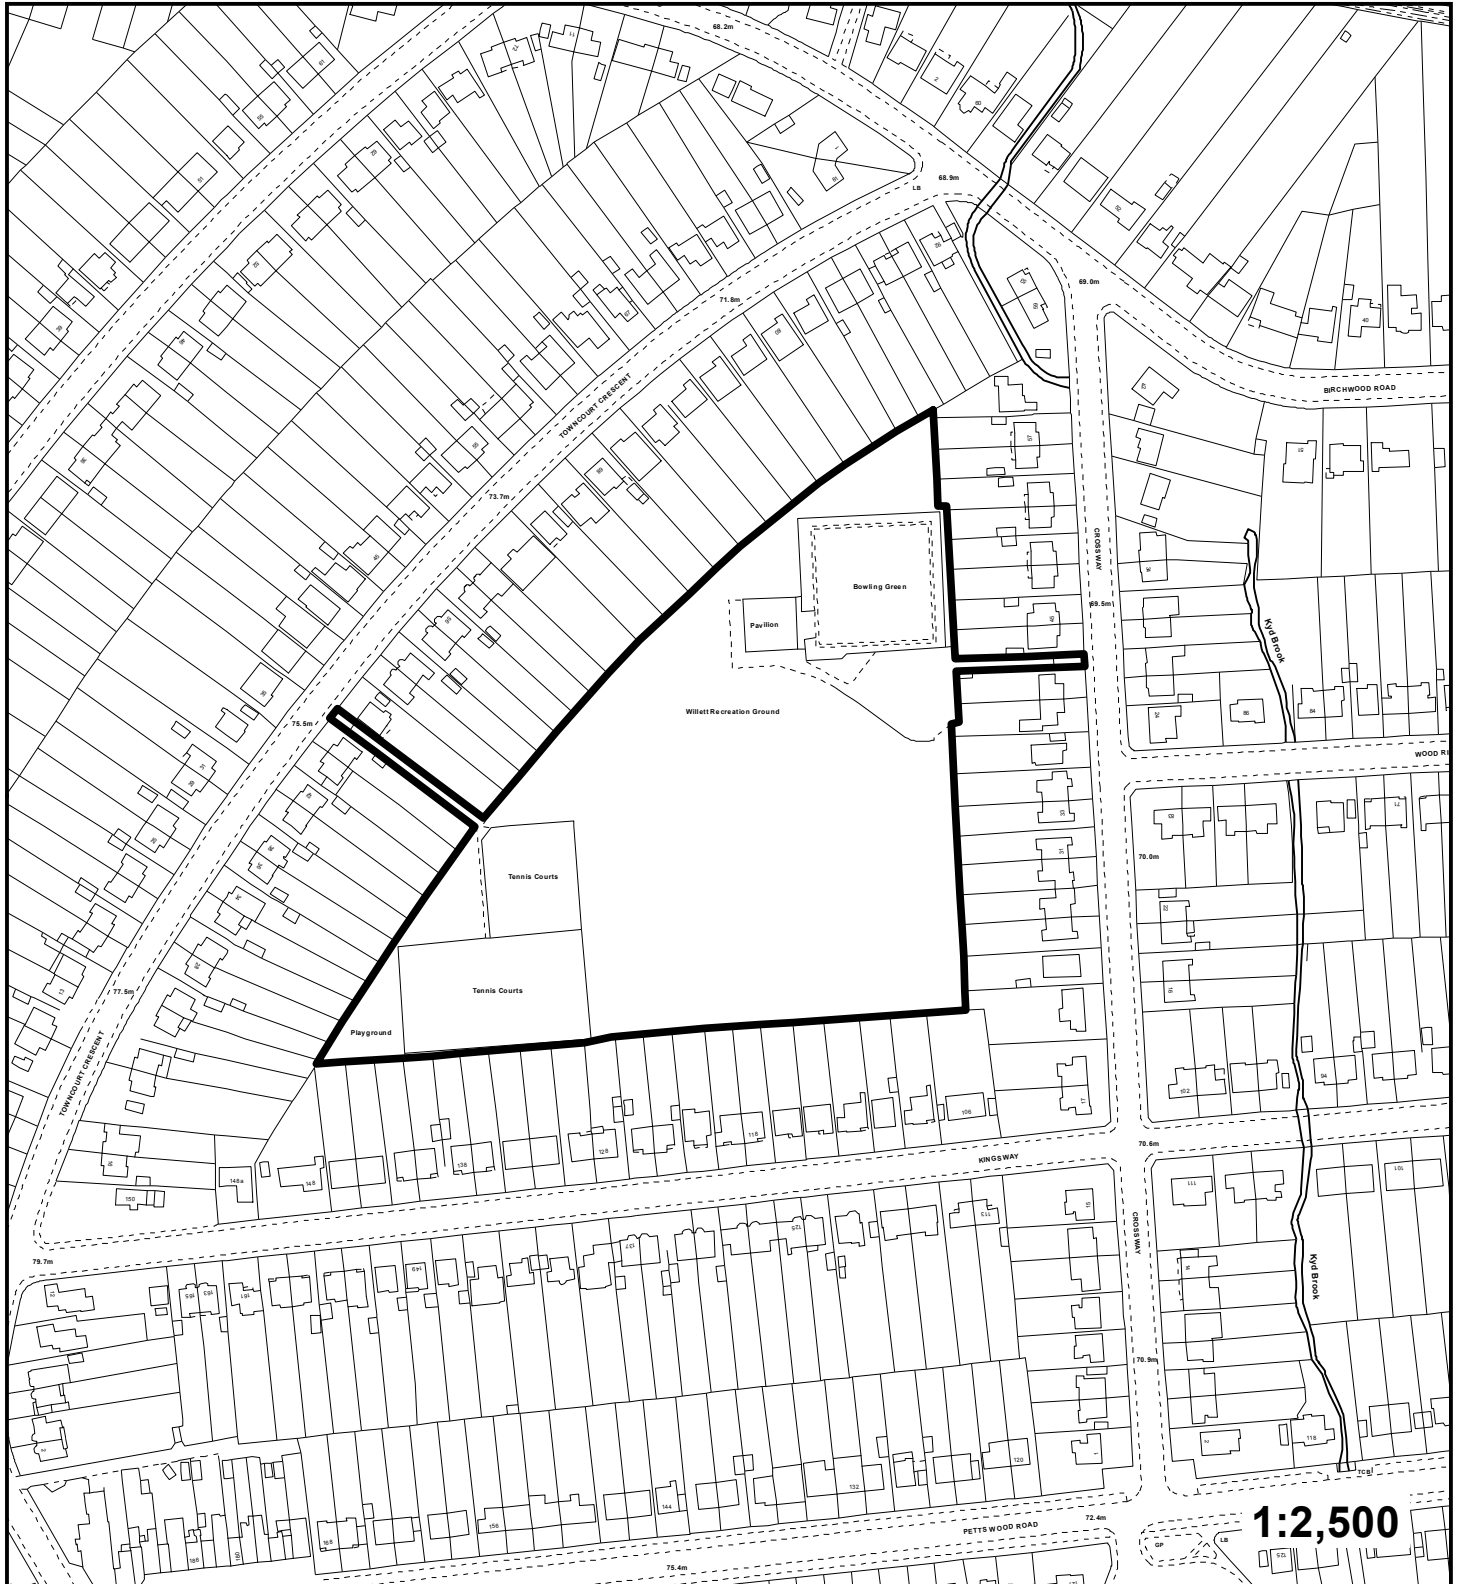

Address: Willett Recreation Ground, Crossway, Petts Wood, Orpington.

Proposal: Single storey detached timber building for storage and extension to existing 2 metre high palisade fence.

" This plan is provided to identify the location of the site and should not be used to identify the extent of the application site."